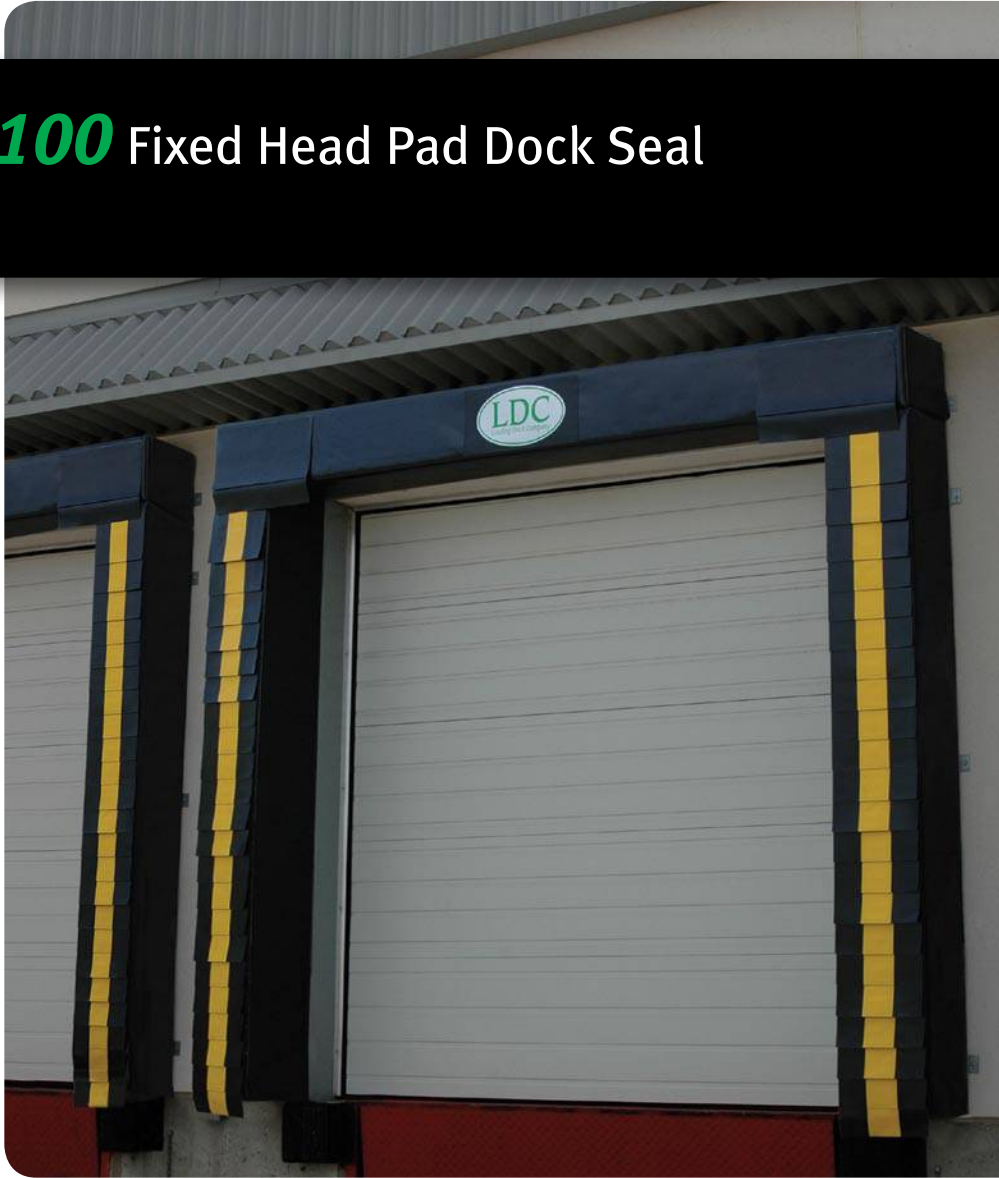

SERIES D100 Fixed Head Pad Dock Seal

BENEFITS

- ▶ **SAVE** hundreds of dollars in reduced energy costs
- ▶ **IMPROVE** working conditions by keeping dust, dirt, debris & insects out
- ▶ **PROTECT** product & personnel from harsh weather conditions
- ▶ **INCREASE PRODUCTIVITY** by providing a safe & comfortable working environment
- ▶ **DURABLE** range of Hi-Performance fabrics to choose from
- ▶ **CUSTOM** sizes available

SPECIFICATIONS

Generally designed to suit 8' wide x 8' high openings. The Series D100 is recommended when the tightest possible seal is required and full access to the rear of the truck is not required.

Two foam side pads and one foam head pad wrap around the door opening, sealing the gap between the building wall and the truck.

With one of the largest selections and colours of fabrics available, LDC can offer the ideal solution for your unique loading dock requirements.

LDC offers a wide variety of custom head pads to satisfy your dock requirements

Foam Head Pads Give You an Efficient Seal for Consistent-Height Traffic

Higher Head Pads can be used to suit a variety of trailer heights (available in 18" or 24").