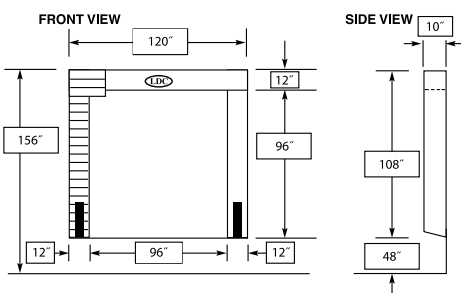

SPECIFICATIONS

Generally designed to suit 8' wide x 8' high openings. The Series D100 is recommended when the tightest possible seal is required and full access to the rear of the truck is not required.